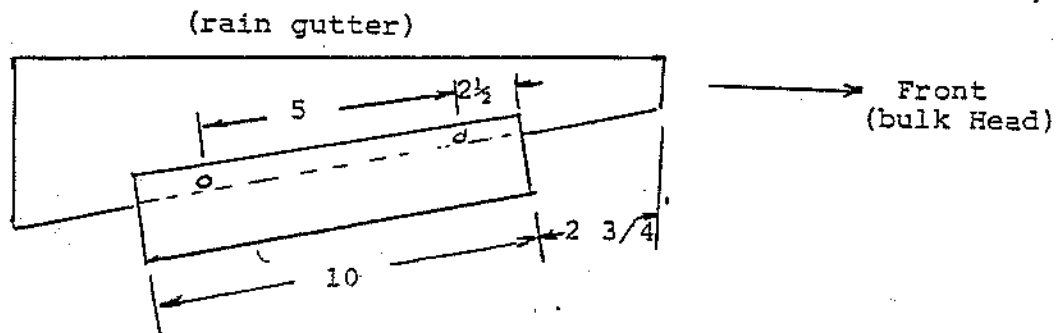

### WIRE TROUGH UNDER RAIN GUTTER

The wire trough is a light metal trough hung under the rain gutter. It functions to hold the wire harness and all other tubes and hoses and keep them up and organized as they cross the area from the bulk head to the tub.

It is believed that the wire trough was made of 22 gauge aluminum.

Section view: