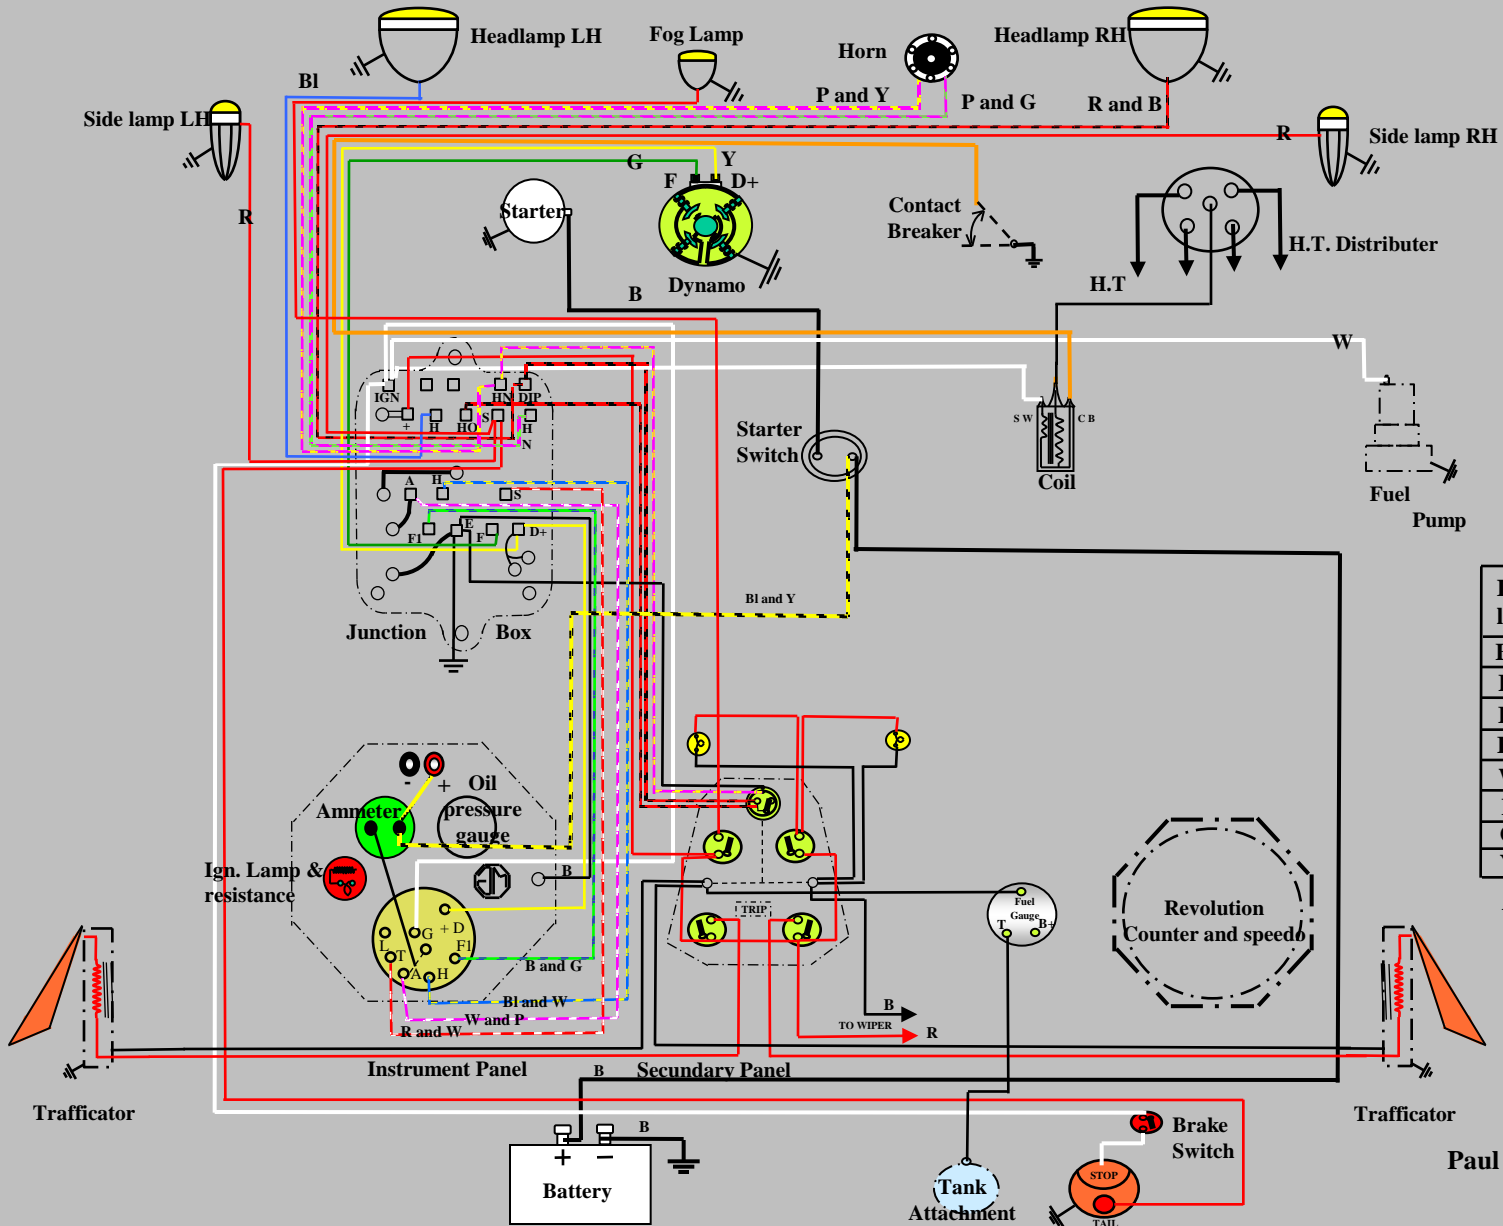

# wiring diagram MG N type

Identification letters	Color
Br	Brown
R	Red
B	Black
Bl	Blue
W	White
P	Purple
G	Green
Y	Yellow

ALL CABLES HAVE THE SAME COLOR SLEEVES AT EACH END

Paul Leers 7 Jan 2019