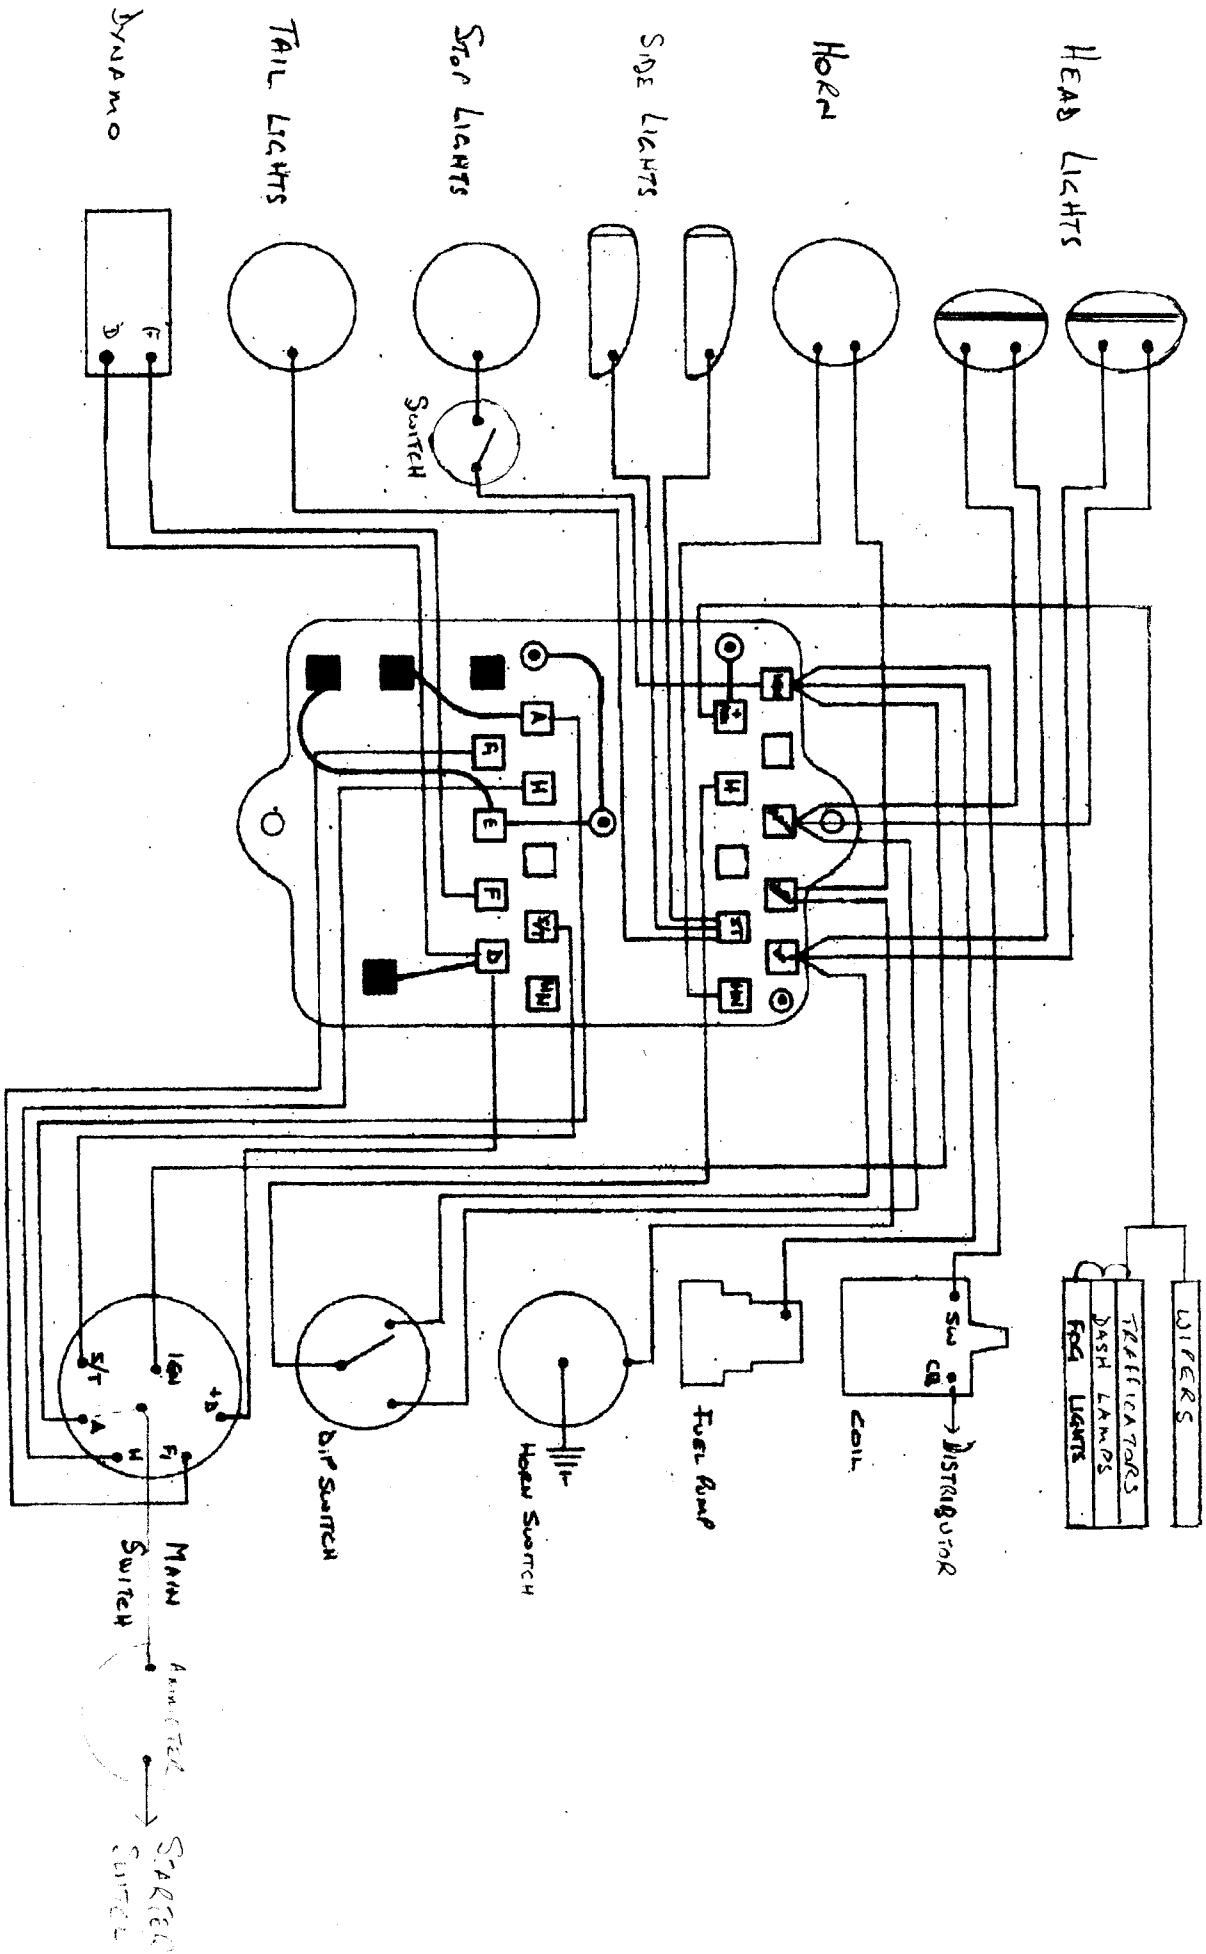

M3 PA WIRING DIAGRAM

WIPERS

TRAFLETORS

DASH LAMPS

FOG LIGHTS

DISTRIBUTOR

COIL

FUEL PUMP

HORN SWITCH

DIR SWITCH

MAIN SWITCH

STARTER SWITCH

TAIL LIGHTS

STOP LIGHTS

SIDE LIGHTS

HORN