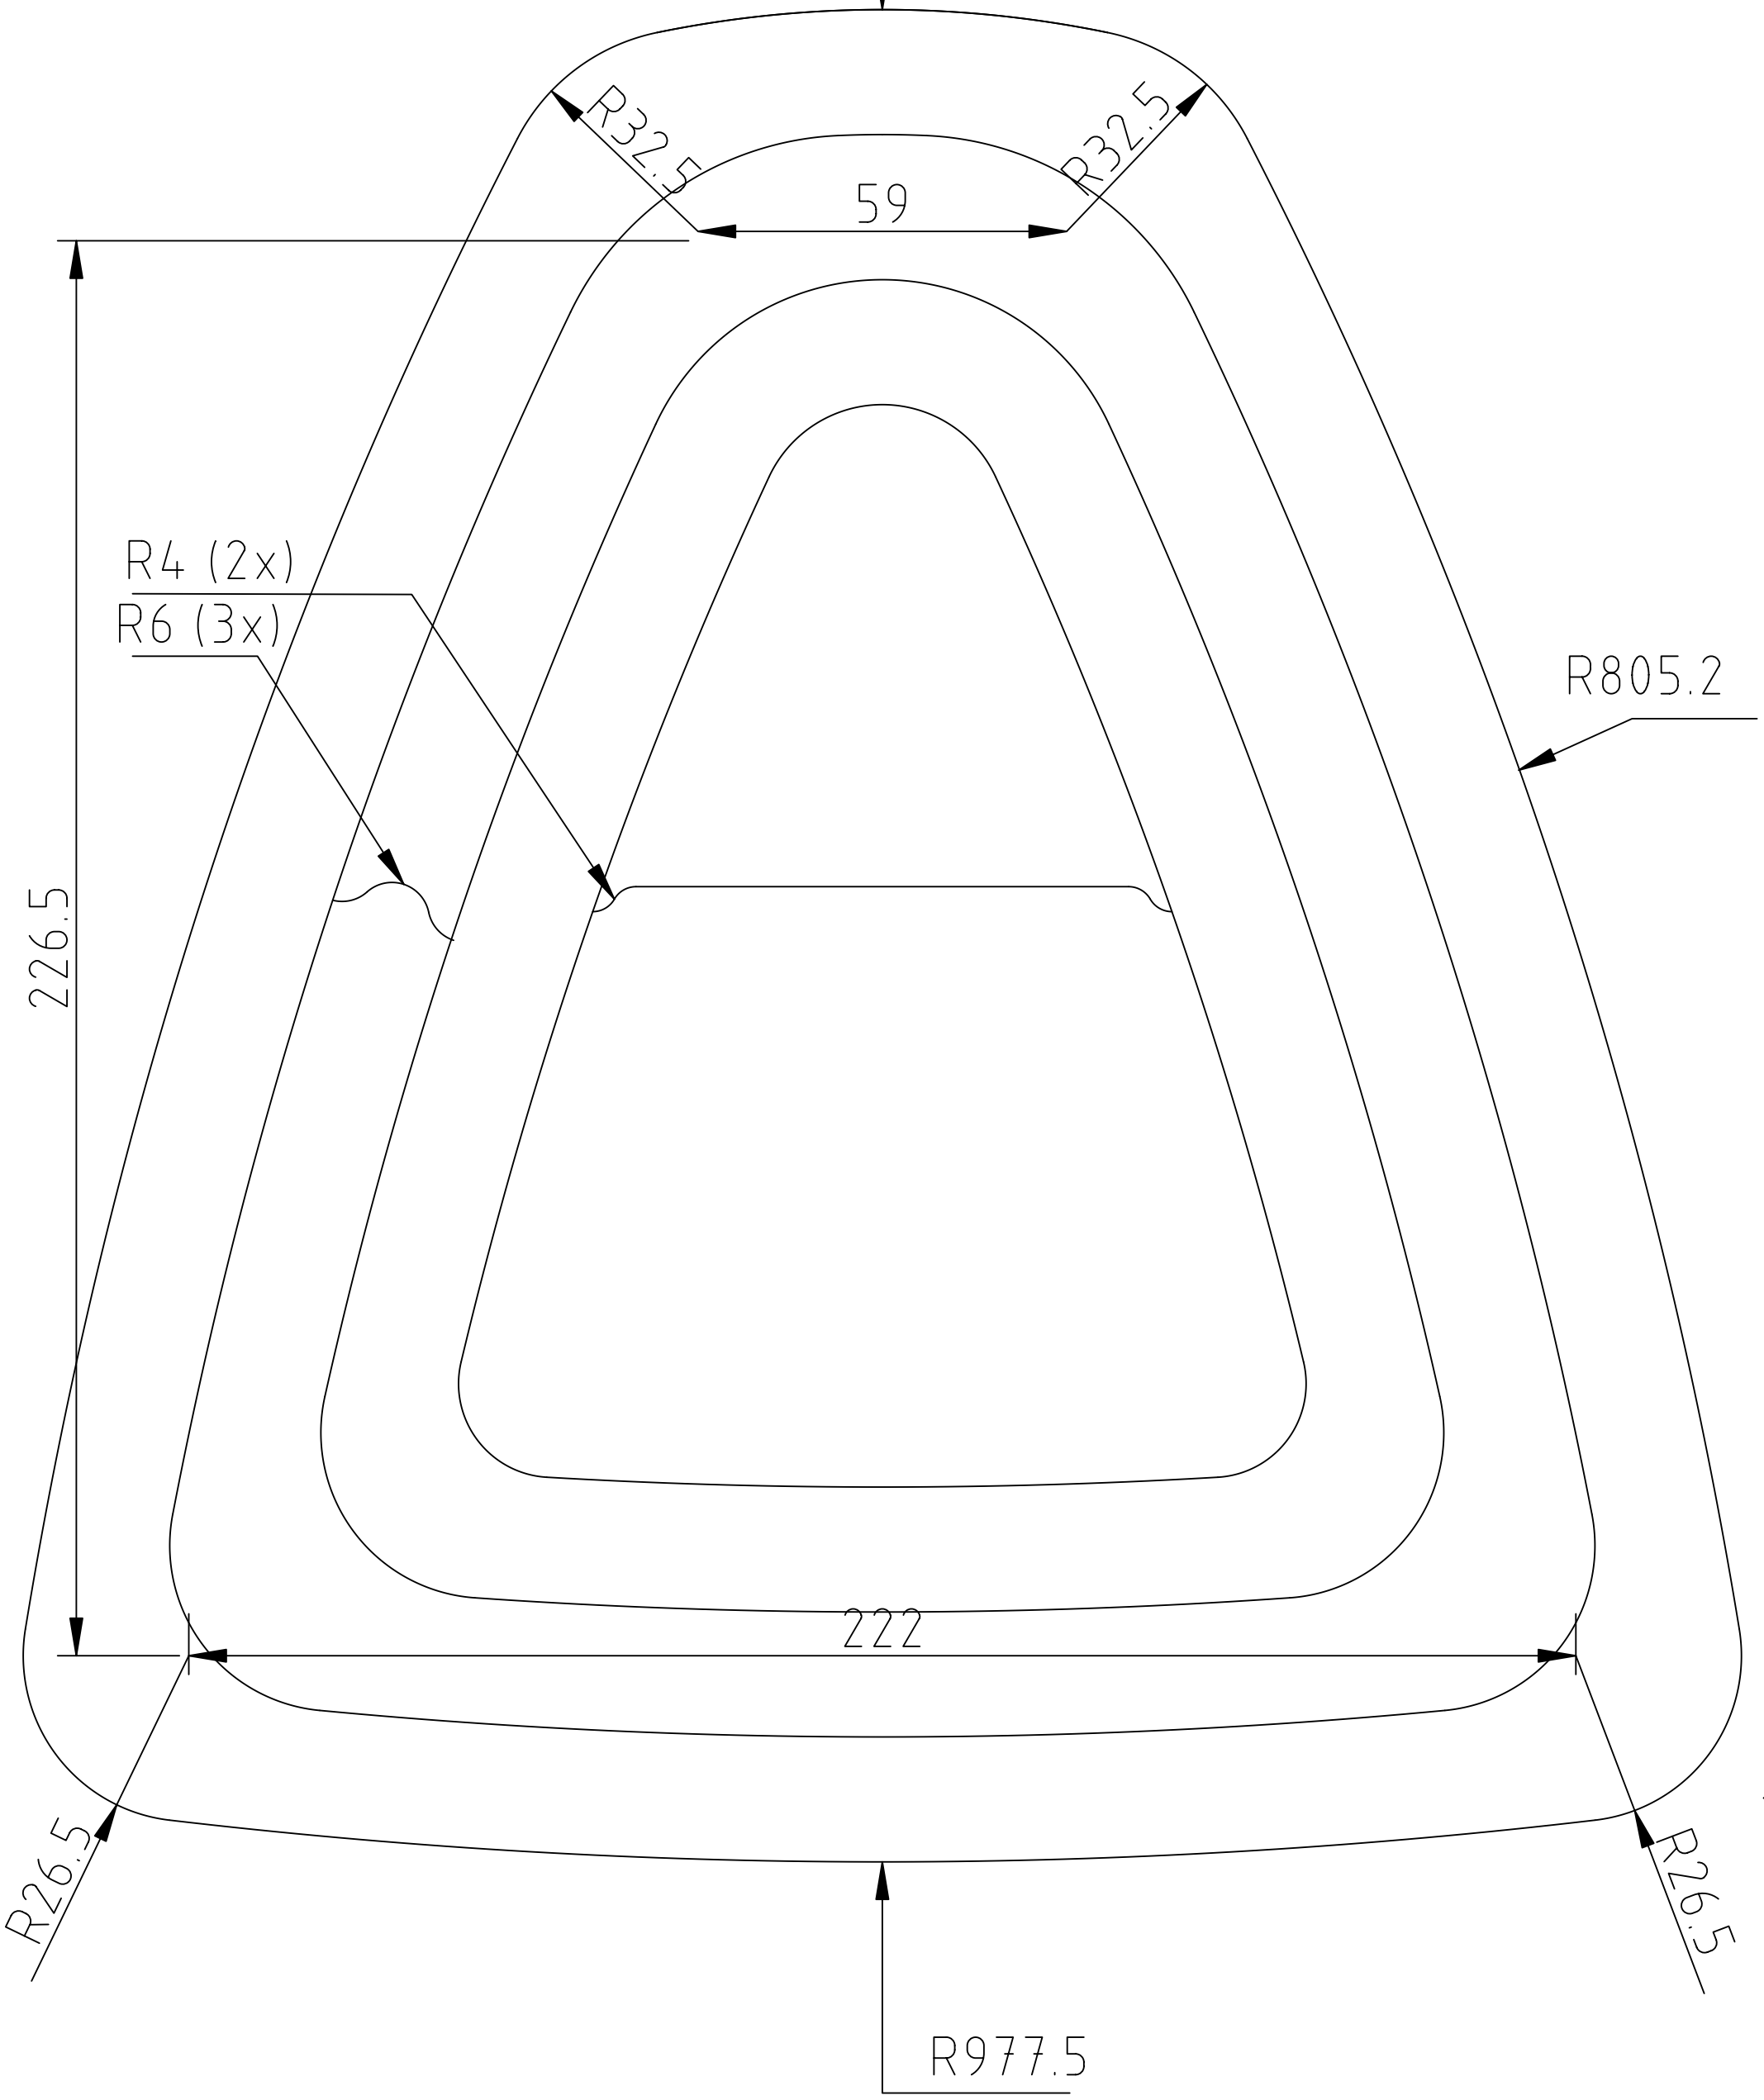

NOTE: printing on A3 gives you 1:1 scale.

Side panels of petrol tank
R179 M.G. N-type & P-type.
Andrys Posthuma, 2017

Sketches of petrol tank
M.G. N-type & P-type

Andrys Posthuma, 2017

(front view sketch - not to scale)

(top view sketch - not to scale)

(bottom view sketch - not to scale)