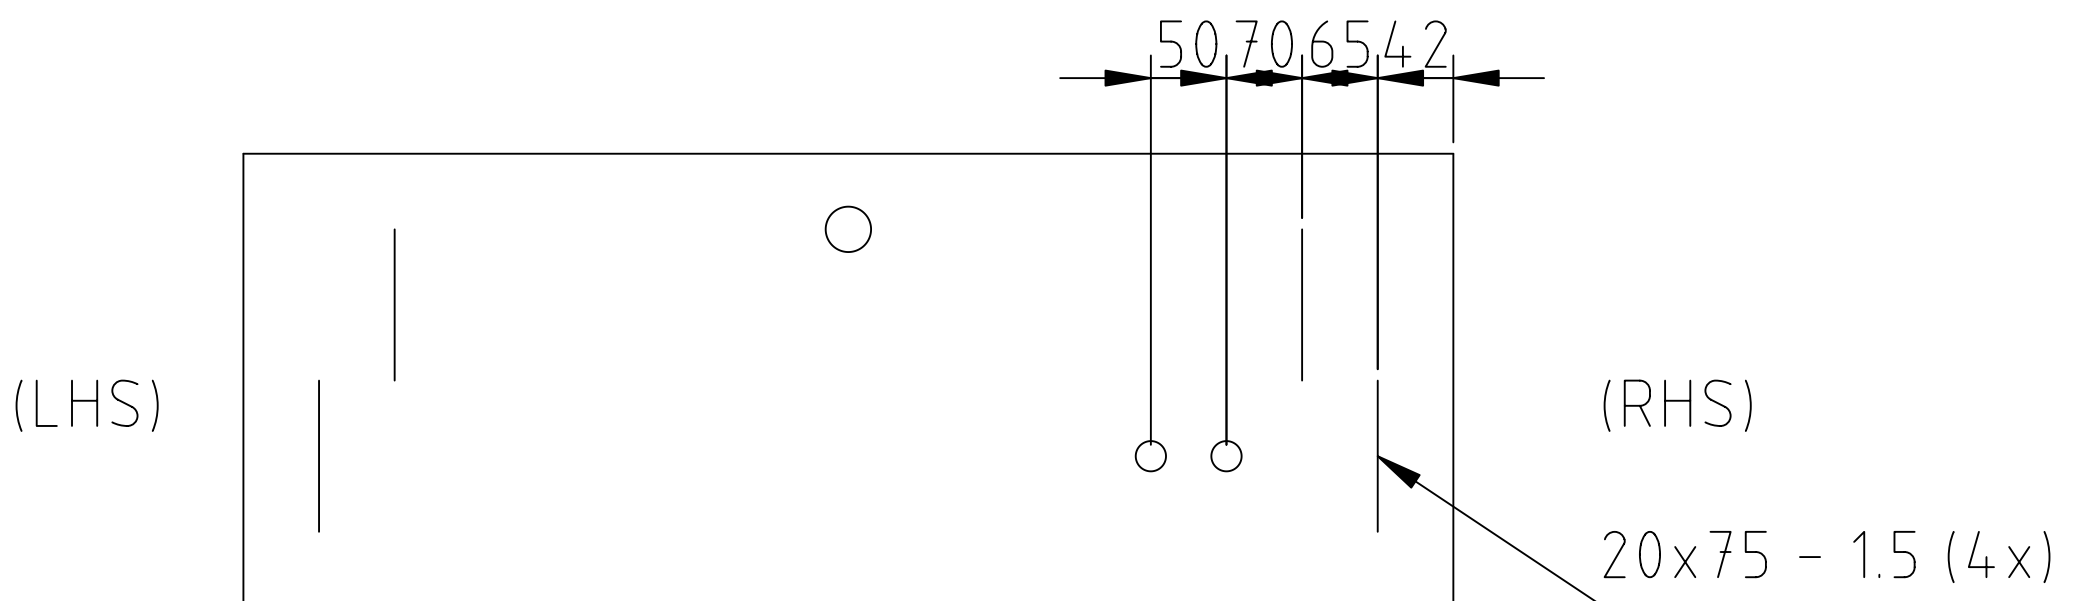

NOTE: printing on A3 gives you 1:1 scale.

Side panels of petrol tank
R179 M.G. N-type & P-type.
Andrys Posthuma, 2017

Sketches of petrol tank
M.G. N-type & P-type

Andrys Posthuma, 2017

(front view sketch - not to scale)

(top view sketch - not to scale)

(bottom view sketch - not to scale)